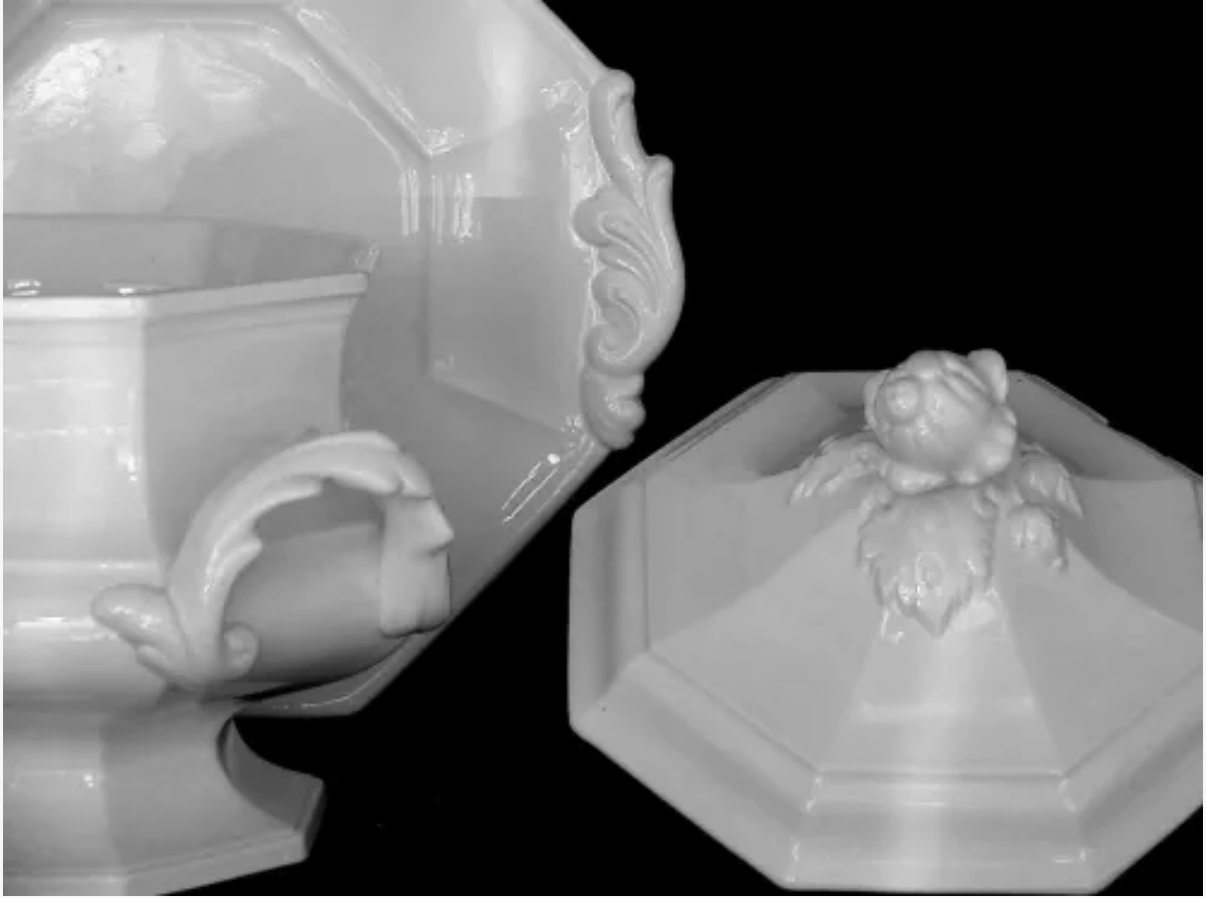

Gothic | John Ridgway & Co. | Sauce or Soup Tureen Base, Lid, and Underplate | Item | 001

Shape Name

[Gothic](#)

Potter Name

[Ridgway, John & Co.](#)

Photo Type

Item - Photo

Item

Sauce or Soup Tureen Base, Lid, and Underplate

Parent Image

[Gothic | John Ridgway & Co. | Sauce or Soup Tureen Base, Lid, Underplate, and Ladle | Item | 001](#)

[Enlarge Image](#)