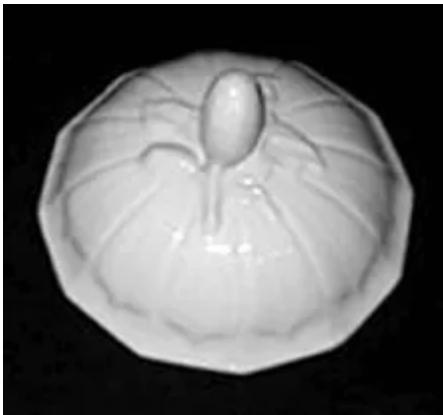

Wrapped Sydenham | T. Goodfellow | Butter Dish with Lid | Item | 001

Shape Name

Wrapped Sydenham

Potter Name

Goodfellow, T.

Photo Type

Item - Photo

Item

Butter Dish with Lid

[Enlarge Image](#)

Associated Images

**Wrapped Sydenham |
Unspecified | Butter Dish Lid |
Finial | 001**