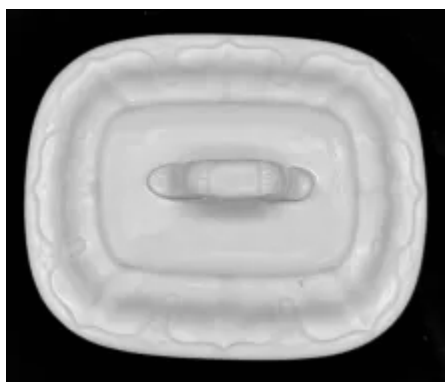

# President Shape | John Edwards | Soap Box Base and Lid | Item | 002

**Shape Name**

President Shape

**Potter Name**

Edwards, John

**Photo Type**

Item - Photo

**Item**

Soap Box Base and Lid

[Enlarge Image](#)

## **Associated Images**

**President Shape | John Edwards  
| Soap Box Base and Lid | Item |  
009**

**President Shape | John Edwards**  
**| Soap Box Lid | Item | 001**

**President Shape | John Edwards  
| Soap Box Base and Lid | Mark |  
003**

**President Shape | John Edwards  
| Soap Box Base and Lid | Item |  
004**