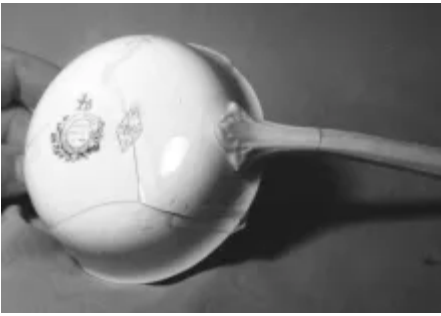

Gothic | T. J. & J. Mayer | Ladle (Sauce, Soup, or Chowder) | Item | 001

Shape Name

Gothic

Potter Name

Mayer, T. J. & J.

Photo Type

Item - Photo

Item

Ladle - Sauce, Soup, or Chowder

[Enlarge Image](#)

Associated Images

**Gothic | T. J. & J. Mayer | Ladle
(Sauce, Soup, or Chowder) |
Item | 002**