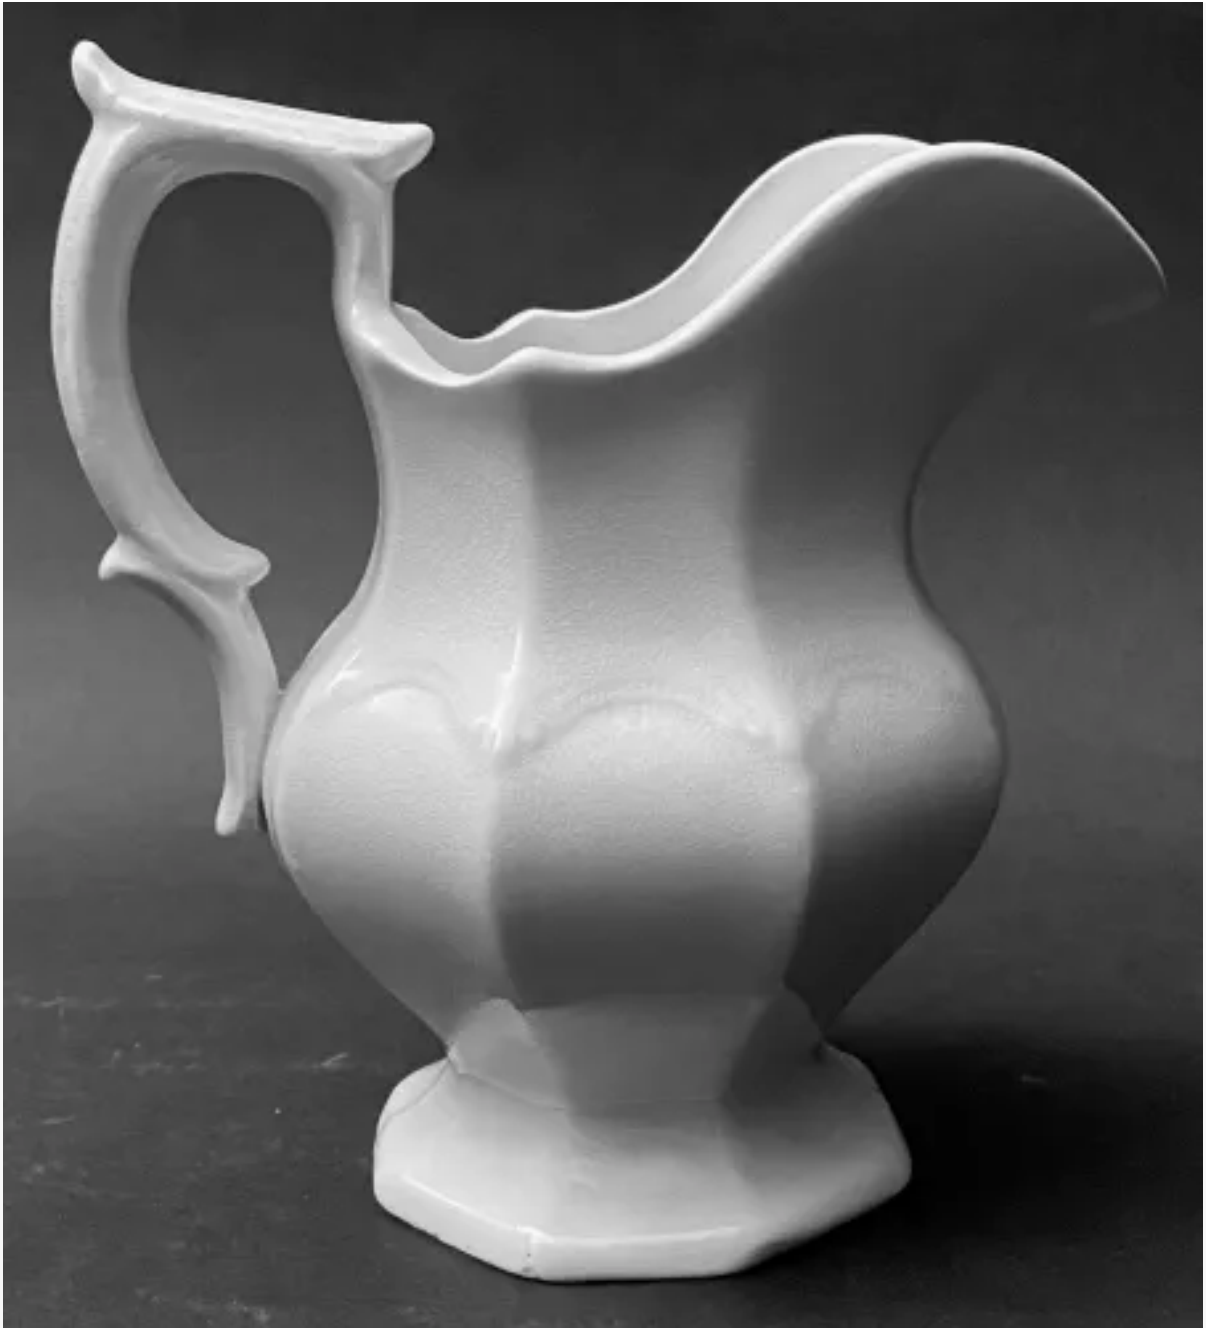

# Gothic | George Phillips | Creamer or Cream Pitcher | Item 002

**Shape Name**

Gothic

**Potter Name**

Phillips, George

**Photo Type**

Item - Photo

**Item**

Creamer or Cream Pitcher

[Enlarge Image](#)

# Associated Images

**Gothic | George Phillips |  
Creamer or Cream Pitcher |  
Mark | 001**