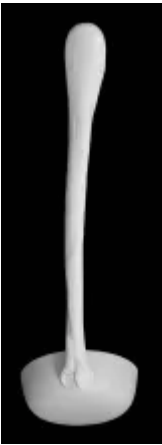

Columbia Shape | Unspecified | Sauce or Soup Tureen Base, Lid, Underplate, and Ladle | Item | 002

Shape Name

Columbia Shape

Potter Name

Unspecified

Photo Type

Item - Photo

Item

Sauce or Soup Tureen Base, Lid, Underplate and Ladle

[Enlarge Image](#)

Associated Images

**Columbia Shape | Unspecified |
Sauce or Soup Tureen Base, Lid,
Underplate, and Ladle | Item |
003**