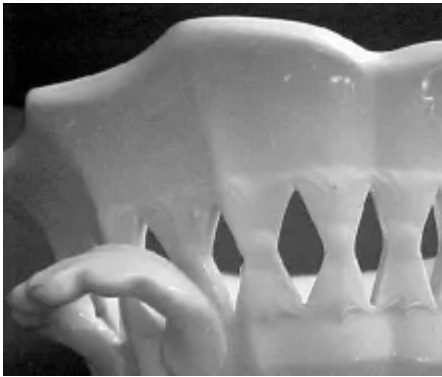

Gothic | Charles J. Mason | Reticulated Basket | Item | 002

Shape Name

Gothic

Potter Name

Mason, Charles J.

Photo Type

Item - Photo

Item

Basket - Reticulated

[Enlarge Image](#)

Associated Images

**Gothic | Charles J. Mason |
Reticulated Basket | Mark | 005**

**Gothic | Charles J. Mason |
Reticulated Basket | ImpMark |
004**

**Gothic | Charles J. Mason |
Reticulated Basket | Handle |
003**