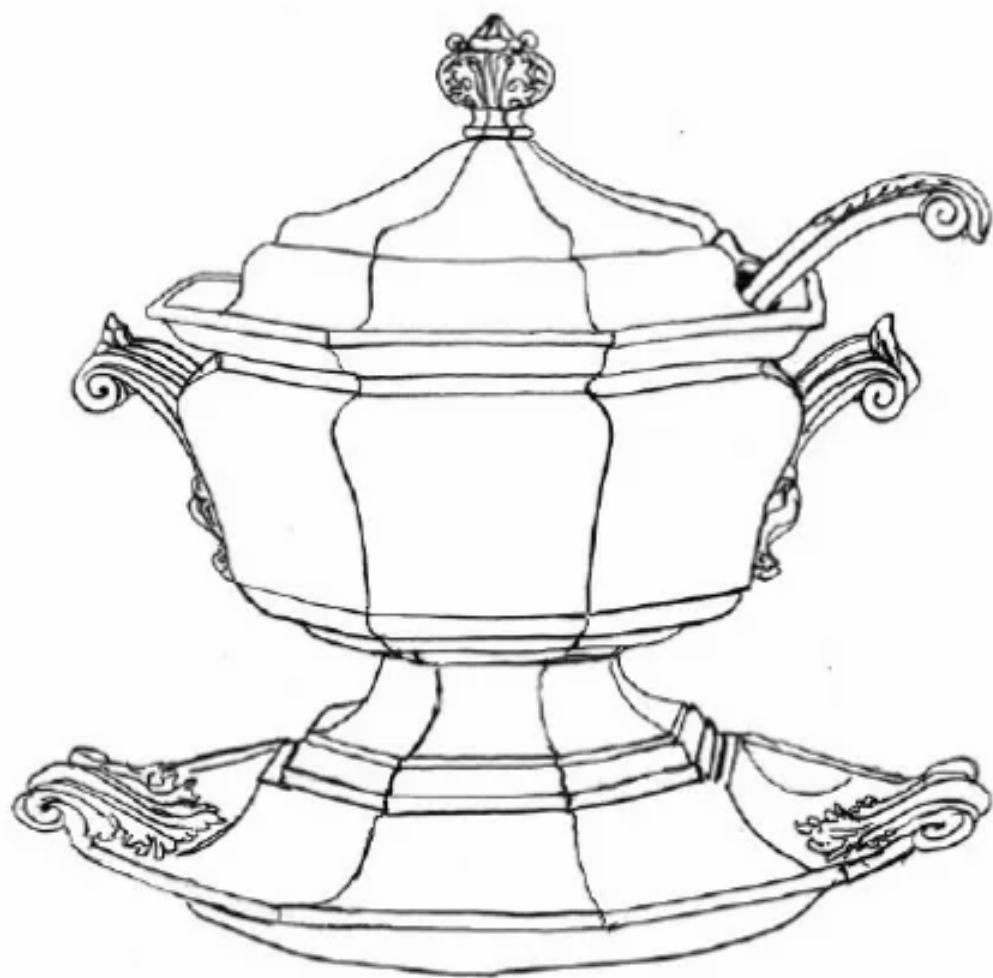

Gothic | Unspecified | Sauce or Soup Tureen Base, Lid, Underplate, and Ladle | ItemDraw | 003

Shape Name

[Gothic](#)

Potter Name

[Unspecified](#)

Photo Type

Item - Drawing

Item

Sauce or Soup Tureen Base, Lid, Underplate and Ladle

Parent Image

[Gothic | John Ridgway & Co. | Sauce or Soup Tureen Base, Lid, Ladle and](#)

[Underplate | Item | 005](#)

[Enlarge Image](#)