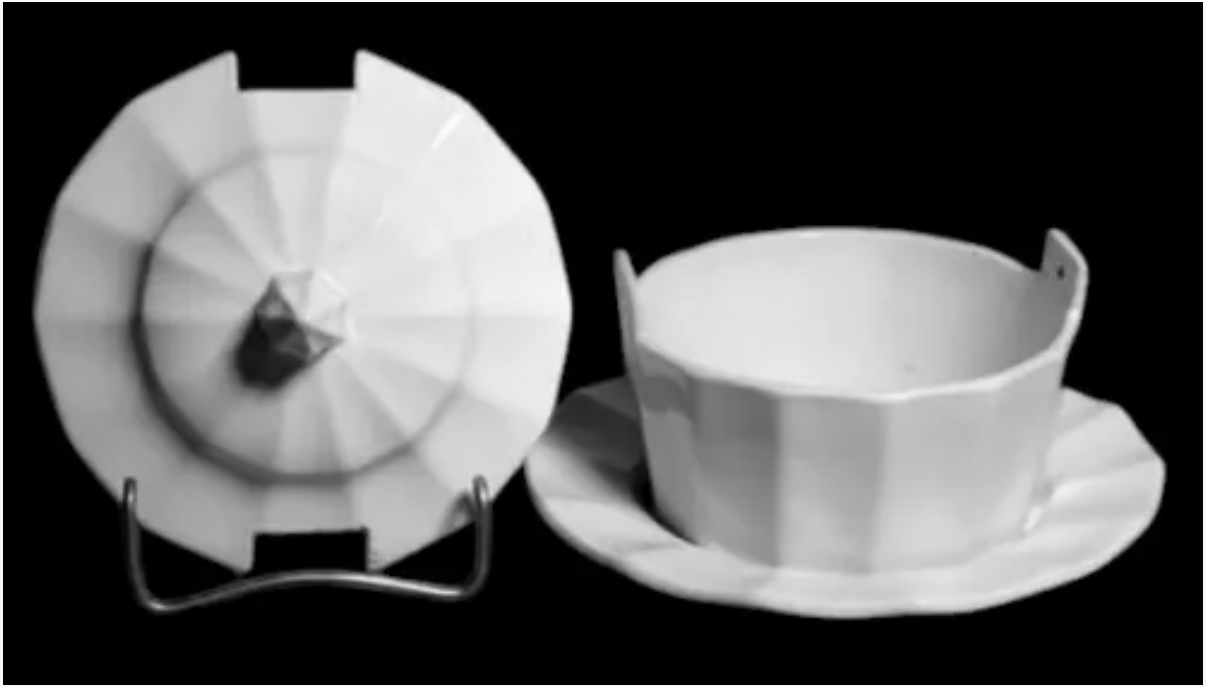

Gothic | James Edwards | Butter Dish with Lid | Item | 004

Shape Name

[Gothic](#)

Potter Name

[Edwards, James](#)

Photo Type

Item - Photo

Item

Butter Dish with Lid

Parent Image

[Gothic | James Edwards | Butter Dish with Lid | Item | 003](#)

[Enlarge Image](#)