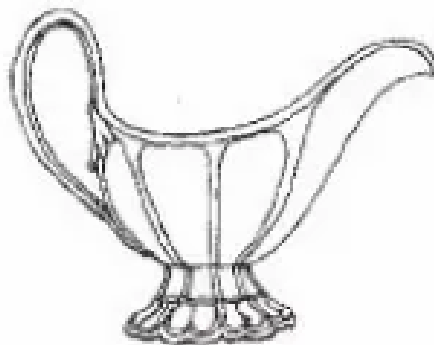

Sydenham Shape | T. & R. Boote (& Co.) | Dinner Set Pieces | ItemDraw | 002

Shape Name

Sydenham Shape

Potter Name

Boote, T. & R. (& Co.)

Photo Type

Item - Drawing

Item

Dinner Set Pieces

Parent Image

Sydenham Shape | T. & R. Boote (& Co.) | Sauce or Soup Tureen Base, Lid, Underplate, and Ladle | Collection | 002

[Enlarge Image](#)