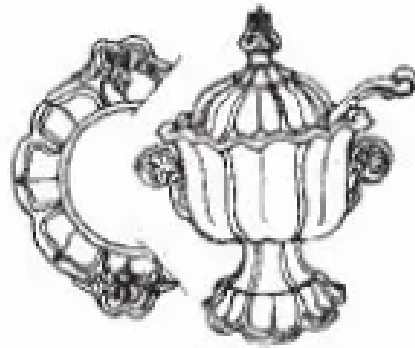

Sydenham Shape | T. & R. Boote (& Co.) | Dinner Set Pieces | ItemDraw | 002

Shape Name

Sydenham Shape

Potter Name

Boote, T. & R. (& Co.)

Photo Type

Item - Drawing

Item

Dinner Set Pieces

Parent Image

Sydenham Shape | T. & R. Boote (& Co.) | Sauce or Soup Tureen Base, Lid, Underplate, and Ladle | Collection | 002

[Enlarge Image](#)