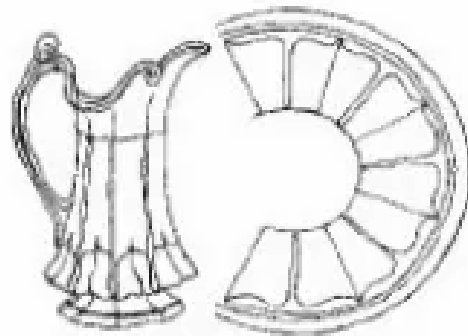

Sydenham Shape | T. & R. Boote (& Co.) | Dinner Set Pieces | ItemDraw | 002

Shape Name

Sydenham Shape

Potter Name

Boote, T. & R. (& Co.)

Photo Type

Item - Drawing

Item

Dinner Set Pieces

Parent Image

Sydenham Shape | T. & R. Boote (& Co.) | Sauce or Soup Tureen Base, Lid, Underplate, and Ladle | Collection | 002

[Enlarge Image](#)