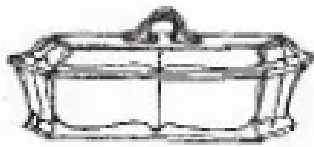

Sydenham Shape | T. & R. Boote (& Co.) | Dinner Set Pieces | ItemDraw | 002

Shape Name

Sydenham Shape

Potter Name

Boote, T. & R. (& Co.)

Photo Type

Item - Drawing

Item

Dinner Set Pieces

Parent Image

Sydenham Shape | T. & R. Boote (& Co.) | Sauce or Soup Tureen Base, Lid, Underplate, and Ladle | Collection | 002

[Enlarge Image](#)