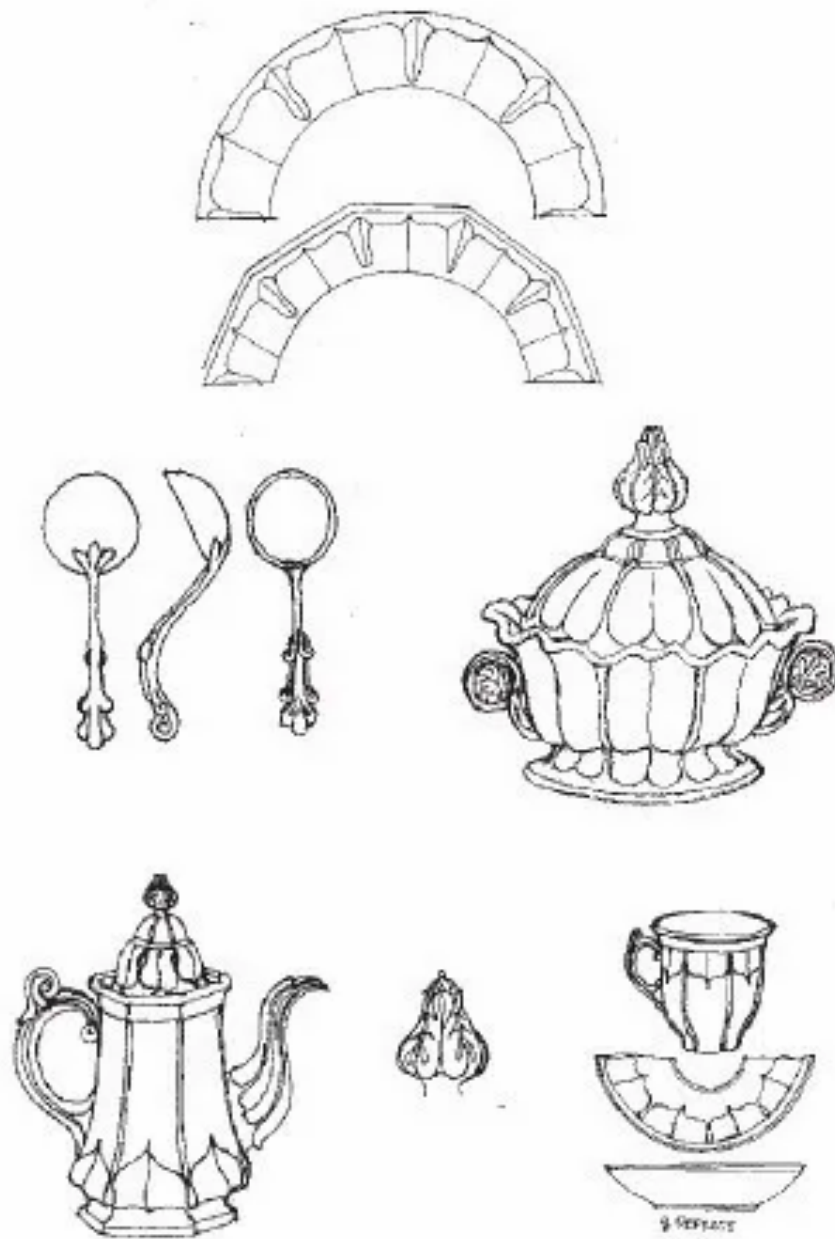

Sydenham Shape | T. & R. Boote (& Co.) | Dinner Set Pieces | ItemDraw | 001

Shape Name

Sydenham Shape

Potter Name

Boote, T. & R. (& Co.)

Photo Type

Item - Drawing

Item

Dinner Set Pieces

Parent Image

Sydenham Shape | Unspecified | Complete Dinner Set | Collection | 004

[Enlarge Image](#)