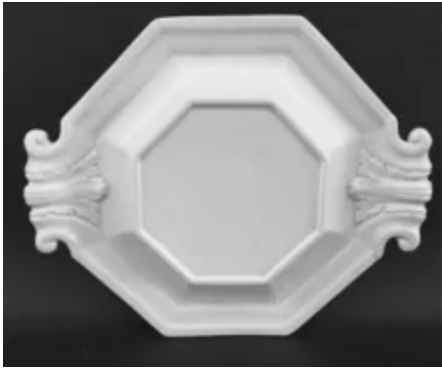

**Gothic | T. J. & J. Mayer | Sauce
or Soup Tureen Underplate |
Mark | 002**